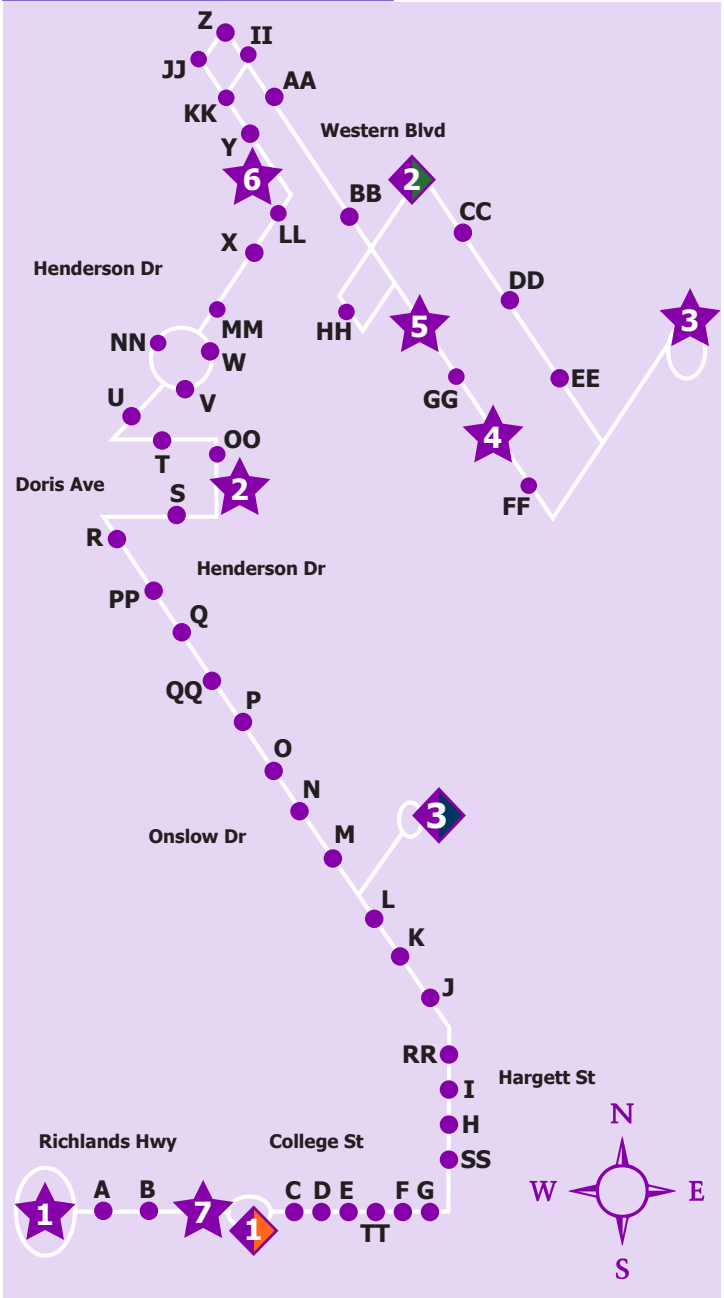

Route 101

Indicates Timed Stops

Indicates Non-timed stops

(stops that occur only if a pedestrian is waiting)

Indicates Transfer Stops

(stop locations and times on back of card)

Track Your Bus Live

Download the app at:

TransLoc transloc.com/app or
jacksonvilletransit.transloc.com

QR for Routes, Maps & Fares

Route 101

East Bound

:10

**Yopp Rd. @
Burger King**

Hwy 258 @ Aldi
Hwy 258 @ Urgent Care
Old Bridge St. @ Mill Ave.
Railroad St. @ College St.
College St. @ Thompson ECC
College St. @ Health Dept.
E. Bayshore Blvd. @ New Bridge St.

A ●
B ●
C ●
D ●
E ●
F ●
G ●

TRANSFER TO 103

:25

**New Bridge St. @
Speedway**

Hargett St. @ Richards St.
Hargett St. @ Onslow Dr.
York St. @ New River Dr.
Onslow Dr. @ Bryan St.
Onslow Dr. @ Eastwood Dr.
Onslow Dr. @ Marine Blvd.
Onslow Dr. @ Dewitt St.
Henderson Dr. @ River St.
Henderson Dr. @ School St.
Henderson Dr. @ Elm St.
E. Doris Ave. @ Davis St.

H ●
I ●
J ●
K ●
L ●
M ●
N ●
O ●
P ●
Q ●
R ●

:39

**Plaza Dr. @ Onslow
County Library**

Carmen Ave. @ Plaza Dr.
Carmen Ave. @ Henderson Dr.
Henderson Dr. @ New Market Square
Henderson Dr. @ Methodist Church
Henderson Dr. @ Dynamic Dentistry
Henderson Dr. @ Continuum Home Care
Kardam St. @ Samaria Dr.
Kalli Dr. @ AMC Theaters
Dennis Rd. @ One Place
Merchant Dr. @ Burlington Coat Factory