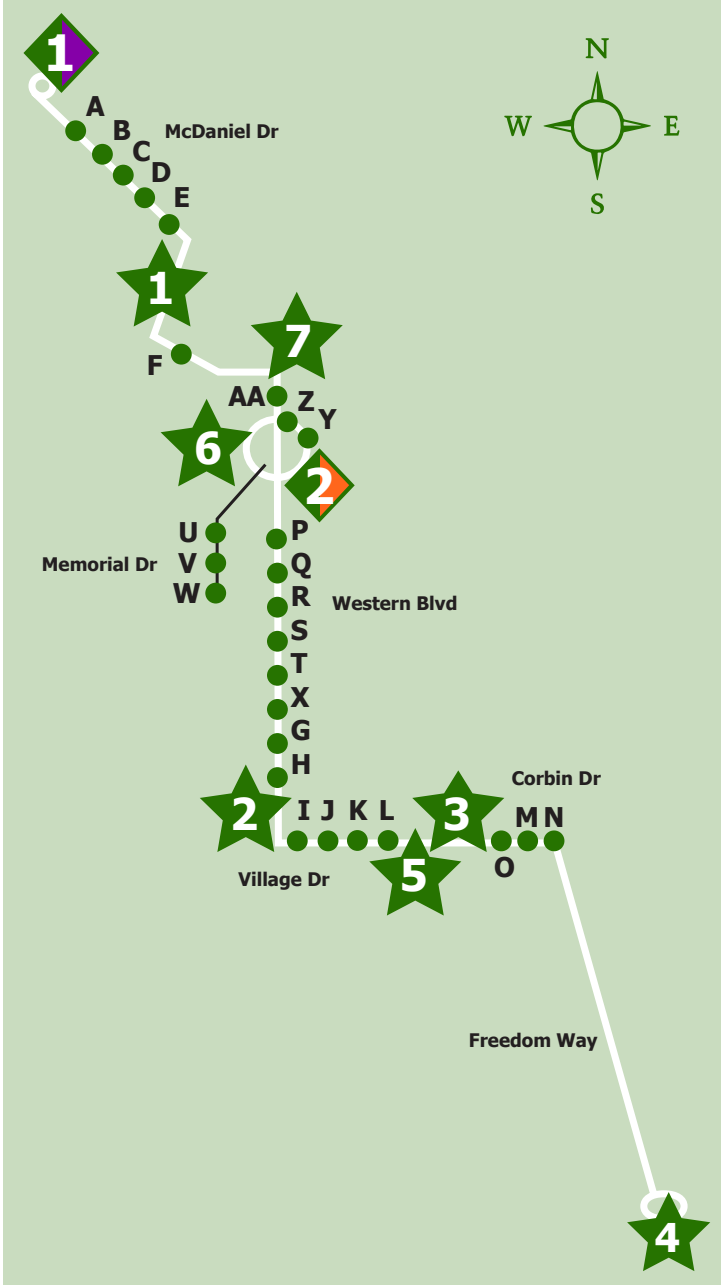

# Route 102

- Indicates Timed Stops**
- Indicates Non-timed stops**  
(stops that occur only if a passenger is waiting)
- Indicates Transfer Stops**  
(stop locations and times on back of card)

**Track Your Bus Live**  
Download the app at:  
[TransLoc transloc.com/app](https://transloc.com/app) or  
[jacksonvilletransit.transloc.com](https://jacksonvilletransit.transloc.com)

*QR for Routes, Maps & Fares*

# Route 102

**:10**

**Village Dr. @  
Surplus Warehouse**

Village Dr. @ BrynnMarr Hospital **J ●**  
 Village Dr. @ Corey Circle **K ●**  
 Village Dr. @ Pine Valley Rd. **L ●**  
 Pine Valley Rd. @ Liberty Dr. **M ●**