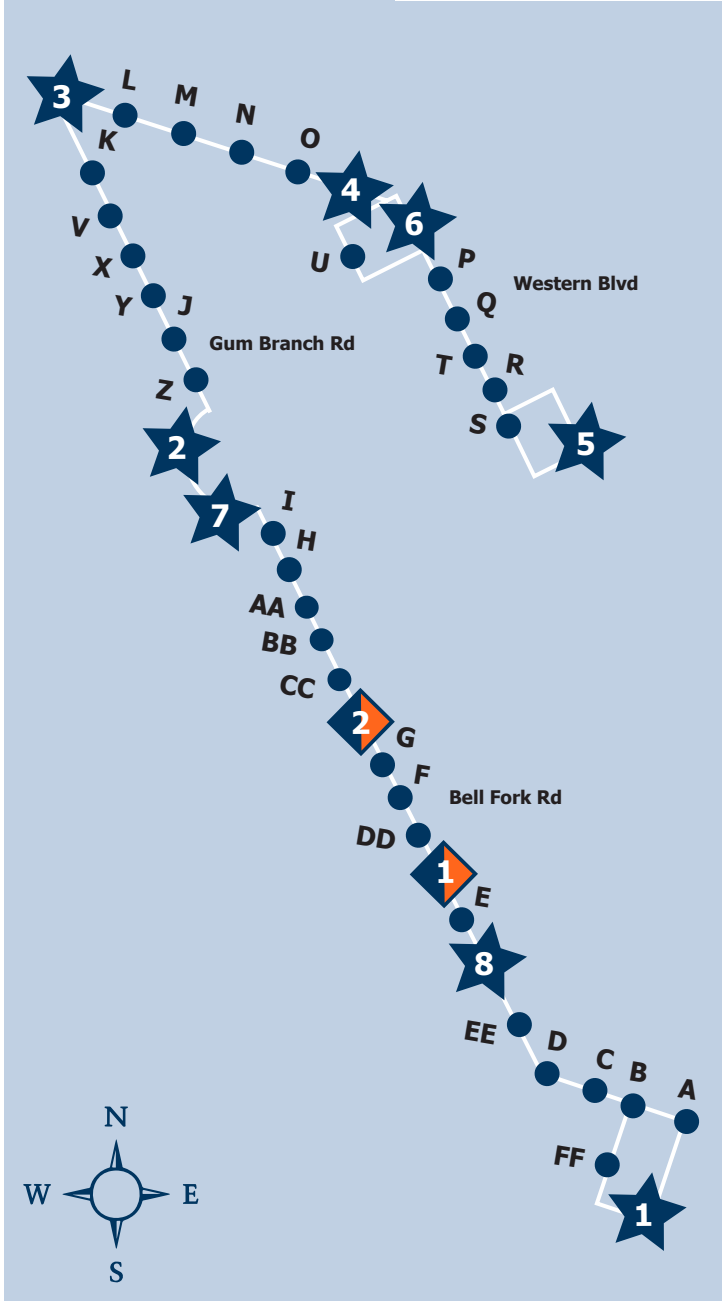

# Route 104

- ★ Indicates Timed Stops
- Indicates Non-timed stops  
(stops that occur only if a pedestrian is waiting)
- ◆ Indicates Transfer Stops  
(stop locations and times on back of card)

**Track Your Bus Live**  
Download the app at:  
[TransLoc transloc.com/app](https://transloc.com/app) or  
[jacksonvilletransit.transloc.com](https://jacksonvilletransit.transloc.com)

# Route 104

## West Bound

**:56**

**Center St. @  
Burger King**

Village Dr. @ Surplus Warehouse **A ●**  
 Brynn Marr Rd. @ Excel Body Works **B ●**  
 Bell Fork Rd. @ The Foundry **C ●**  
 Bell Fork Rd. @ Salvation Army **D ●**  
 Bell Fork Rd. @ Armstrong Dr. **E ●**

**:06**

**Gum Branch Rd. @  
Henderson Dr.**

Gum Branch Rd. @ Fox Hollow Apts. **J ●**  
 Gum Branch Rd. @ Grandeur Ave. **K ●**

**:08**

**Williamsburg Pkwy. @  
Bannister Loop**

Western Blvd. @ Arlington West Apts. **L ●**  
 Dennis Road @ One Place **M ●**  
 Kali Drive @ AMC Theaters **N ●**