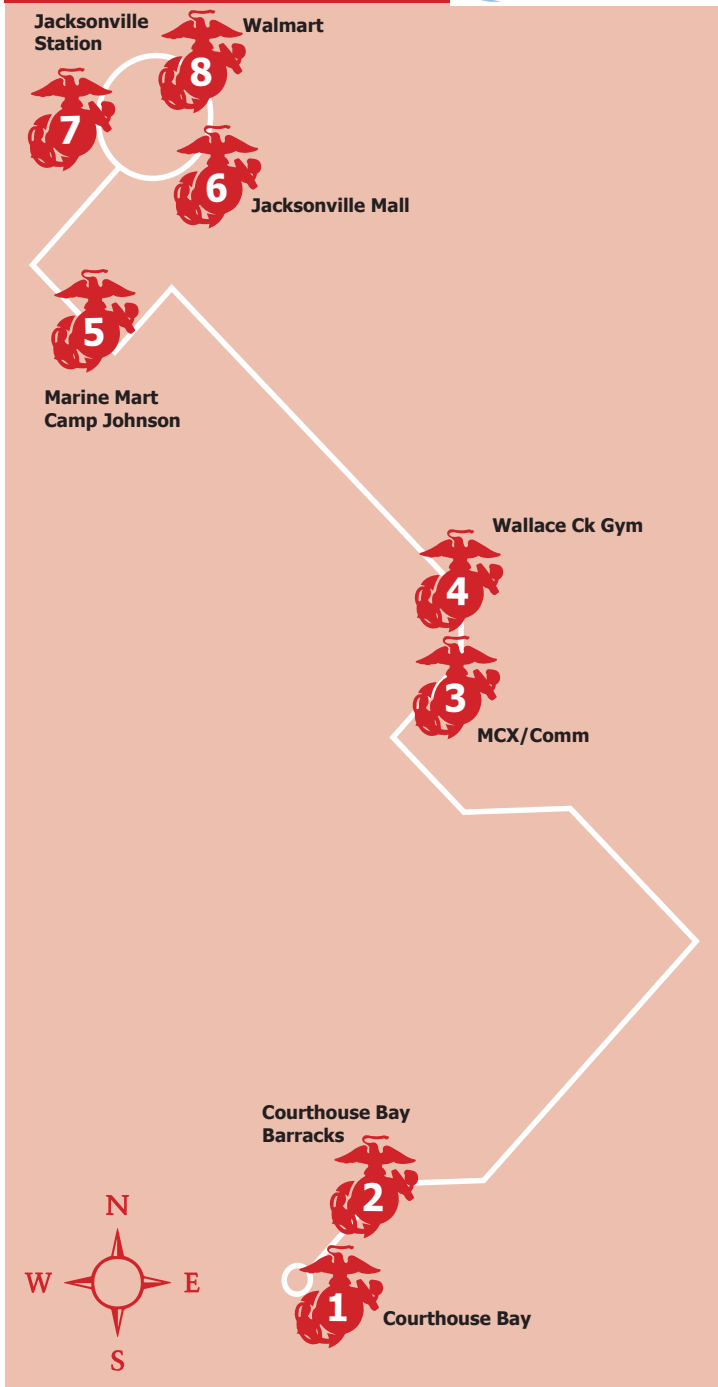

## Indicates Timed Stops

Stop locations and Times on back of card

QR for Routes, Maps & Fares

Track Your Bus Live  
Download the Passio GO app  
at: [QRCO.de](http://QRCO.de)

## West Bound

**:55**

**Marine Mart  
Courthouse Bay**

**:00**

**Courthouse Bay  
Barracks**

**:25**

**Lejeune MCX**

**:30**

**Wallace Creek  
Fitness Center**

**:36**

**Camp Johnson  
Marine Mart**

**:00**

**Jacksonville Mall**

**:08**

**McDaniel Dr &  
Penny Ln (Walmart)**

## East Bound

**:08**

**McDaniel Dr &  
Penny Ln (Walmart)**

**:20**

**Jacksonville  
Station**

**:27**

**Camp Johnson  
Marine Mart**

**:34**