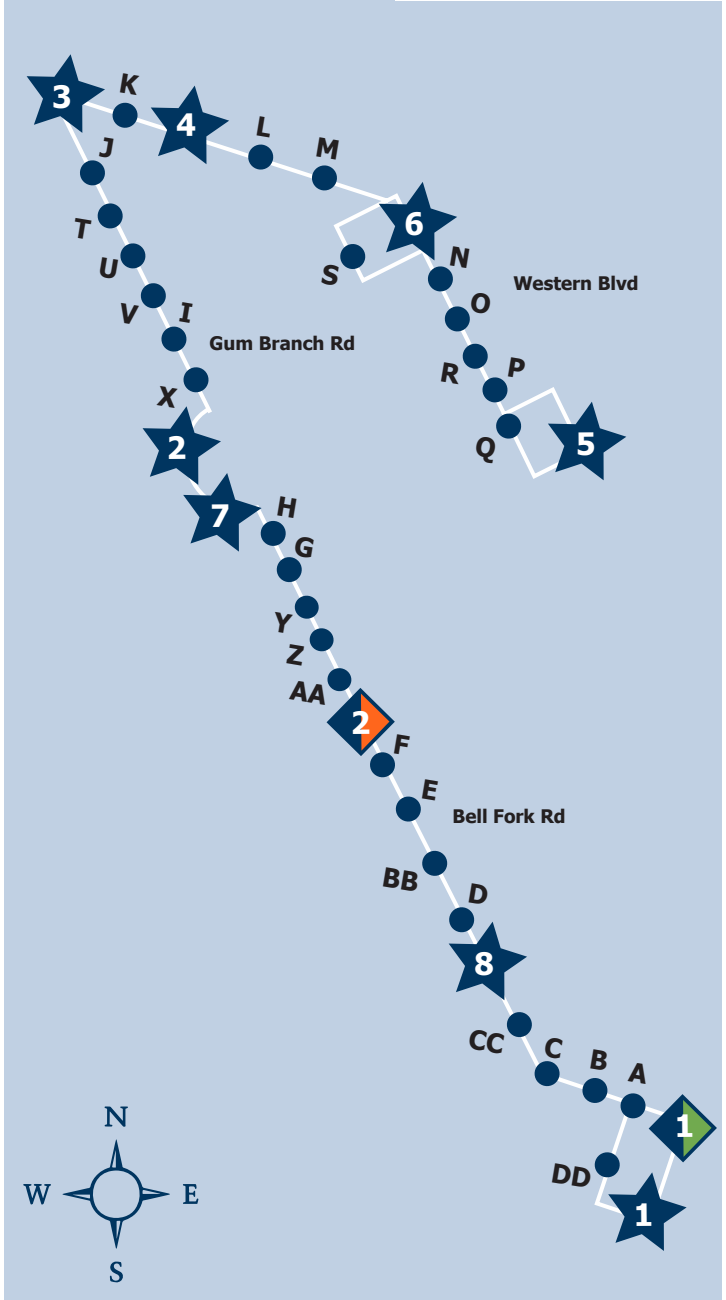

# Route 104

- ★ Indicates Timed Stops
- Indicates Non-timed stops  
(stops that occur only if a pedestrian is waiting)
- ◆ Indicates Transfer Stops  
(stop locations and times on back of card)

**Track Your Bus Live**  
Download the app at:  
TransLoc [transloc.com/app](https://transloc.com/app) or  
[jacksonvilletransit.transloc.com](https://jacksonvilletransit.transloc.com)

# Route 104

## West Bound

**:55**

**Center St. @  
Burger King**

**TRANSFER TO 102**

**:56**

**Village Dr. @  
Western Blvd.**

Brynn Marr Rd. @ Excel Body Works **A ●**  
 Bell Fork Rd. @ The Foundry **B ●**  
 Bell Fork Rd. @ Salvation Army **C ●**  
 Bell Fork Rd. @ Armstrong Dr. **D ●**  
 Gum Branch Rd. @ Gum Branch Sq. **E ●**  
 Gum Branch Rd. @ Settlers Circle **F ●**  
 Gum Branch Rd. @ Branchwood Dr. **G ●**  
 Gum Branch Rd. @ Onsville Dr. **H ●**

**:07**

**Gum Branch Rd. @  
Henderson Dr.**

Gum Branch Rd. @ Fox Hollow Apts. **I ●**  
 Gum Branch Rd. @ Grandeur Ave. **J ●**

**:09**

**Williamsburg Pkwy. @  
Bannister Loop**

Western Blvd. @ Arlington West Apts. **K ●**